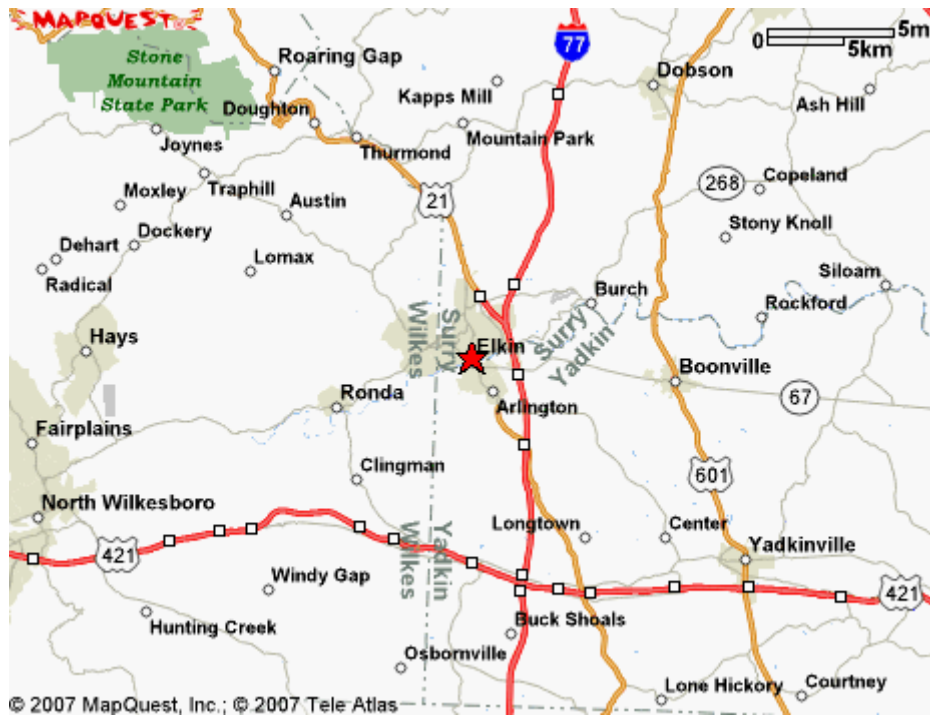

## Directions to EHS

### **Coming from the South on Interstate - 77:**

Turn off at Exit 82 (Elkin/Jonesville exit).

Turn left onto Highway 67.

Go through three traffic lights.

Turn left at the fourth traffic light.

Turn right at the next traffic light.

Cross the bridge, go to the third traffic light and turn left onto Market St.

Market St. becomes Elk Spur St. after you cross the bridge.

Turn right onto Memorial Park Drive for the gym and football field.

Continue up Elk Spur Street for school offices and parking lot.

**Coming from the East on Highway 268:**

At the first traffic light in Elkin bear right onto Market Street.

Go through three traffic lights and cross a bridge.